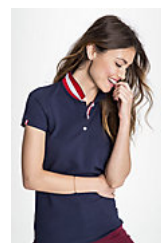

Quality

PIQUÉ 200
100% Ringspun cotton
Rib-knitted collar and cuffs
Reinforcing tape on neck

Style

Short sleeves
Reinforced placket with 2-pearlised buttons
Contrasting stripes under collar
Contrasting cuff tag and tape in button placket

Available sizes

Sizes	S	M	L	XL	XXL	3XL
A/B	70/49	72/52	74/55	76/57	78/60	80/63

Available colours

Packaging

Carton size : 60 x 39 x 30 cm

Weight per carton : 12.00kg

Related products

SOL'S PATRIOT WOMEN
01407